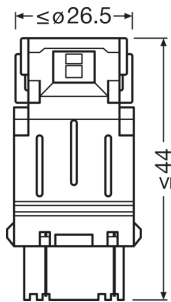

General Product Information

Global order reference	3157DRP
------------------------	---------

Electrical Data

Power input	1.8 W
Nominal voltage	12 V
Nominal wattage	1 W
Test voltage	13.5 V
Power input tolerance	± 25 %

Photometric Data

Nominal luminous flux	60/10 lm
Luminous flux tolerance	± 25 %
Light color LED	Red

Physical Attributes & Dimensions

Diameter	25.7 mm
Product weight	13.30 g
Length	49.0 mm
Lamp base	W2.5x16q