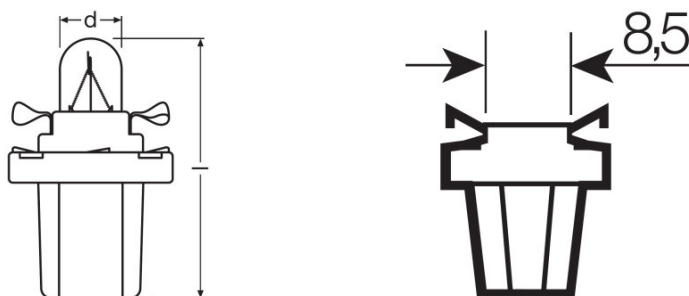

#### Dimensions & weight

Length	23.5 mm
Diameter	5 mm
Product weight	1.18 g