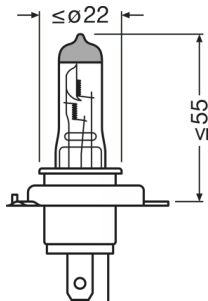

Electrical Data

Power input	75 / 68 W ¹⁾
Nominal voltage	12 V
Nominal wattage	60/55 W
Test voltage	13.2 V

¹⁾ Maximum

Photometric Data

Nominal luminous flux	1650/1000 lm
Luminous flux tolerance	±15 % / ±15 %

Physical Attributes & Dimensions

Diameter	17.0 mm
Product weight	22.90 g
Length	82.0 mm
Lamp base	P43t

Lifetime Data

Lifespan B3	250 / 400 hr ¹⁾
Lifespan Tc	500 / 900 hr ¹⁾

¹⁾ Filament 1 / Filament 2

Product datasheet