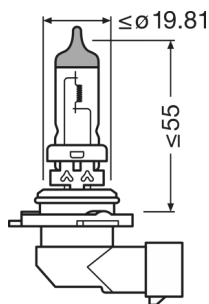

Global order reference	9006XS
------------------------	--------

Electrical Data

Power input	62 W ¹⁾
Nominal voltage	12 V
Nominal wattage	51 W
Test voltage	13.2 V

¹⁾ Maximum

Photometric Data

Nominal luminous flux	1095 lm
Luminous flux tolerance	±15 %

Physical Attributes & Dimensions

Diameter	12.0 mm
Product weight	18.00 g
Length	80.3 mm
Lamp base	P22d

Lifetime Data

Lifespan B3	860 hr
Lifespan Tc	1720 hr

Product datasheet

Capabilities

Technology	HAL
------------	-----

Country specific information

Product code	METEL code	SEG-No.	STK-Number	UK Org
4008321554284	OSRA9006XS	-	-	-

Logistical Data

Product code	Product description	Packaging unit (Pieces/Unit)	Dimensions (length x width x height)	Volume	Gross weight
4008321554284	ORIGINAL LINE HB4	FS ECO 1	47 mm x 47 mm x 71 mm	0.01 dm ³	25.00 g
4008321554307	ORIGINAL LINE HB4	Shipping carton box 100	485 mm x 250 mm x 160 mm	19.40 dm ³	2748.00 g