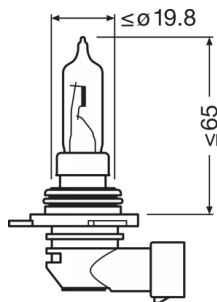

Electrical Data

Power input	70 W ¹⁾
Nominal voltage	13.2 V
Nominal wattage	65 W
Test voltage	13.2 V

¹⁾ Maximum

Photometric Data

Nominal luminous flux	2500 lm
Luminous flux tolerance	±15 %

Physical Attributes & Dimensions

Diameter	11.3 mm
Product weight	19.65 g
Length	75.0 mm
Lamp base	PX20d

Lifetime Data

Lifespan B3	220 hr
Lifespan Tc	300 hr

Product datasheet

Capabilities

Technology	HAL
------------	-----

Certificates & standards