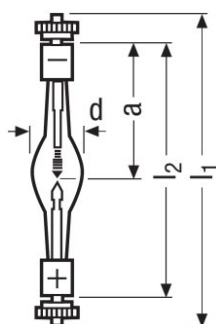

HBO 350 W/S

HBO-IC Microlithography lamps for other systems | Microlithography lamps for other systems

Product datasheet

Technical data

Electrical data

Nominal voltage	68.0 V
Nominal current	5.15 A
Type of current	DC
Rated wattage	350.00 W
Nominal wattage	350.00 W

Dimensions & weight

Diameter	20.0 mm
Length	127.0 mm
Length with base excl. base pins/connection	127.00 mm
Light center length (LCL)	52.5 mm ¹⁾
Electrode gap cold	3.0 mm

¹⁾ Distance from end of base to tip of anode or cathode (cold)

Additional product data

Base anode (standard designation)	SFcY10-4 ¹⁾
Base cathode (standard designation)	SFcY10-4 ¹⁾

¹⁾ With 8-32 UNC-3 B thread

Capabilities

Cooling	Convection ¹⁾
Burning position	Other ²⁾