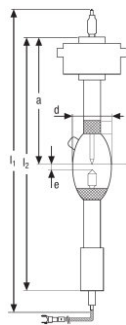

HBO 250 W/LS

HBO-IC Microlithography lamps for other systems | Microlithography lamps for other systems

Product datasheet

Technical data

Electrical data

Nominal voltage	39.0 V
Nominal current	6.4 A
Type of current	DC
Rated wattage	250.00 W
Nominal wattage	250.00 W

Dimensions & weight

Diameter	20.0 mm
Length	147.0 mm
Length with base excl. base pins/connection	127.00 mm
Light center length (LCL)	62.0 mm ¹⁾
Electrode gap cold	2.0 mm

¹⁾ Distance from end of base to tip of anode or cathode (cold)

Additional product data

Base anode (standard designation)	SFa13-5/20
Base cathode (standard designation)	Special

Capabilities

Cooling	Convection ¹⁾
Burning position	Other ²⁾

¹⁾ Maximum permissible base temperature: 230 °C