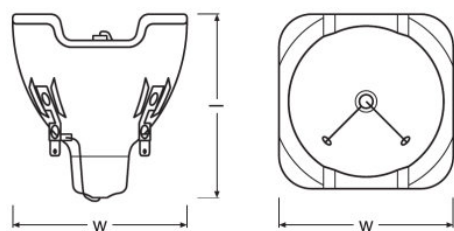

Dimensions & weight

Diameter	58.0 mm
Length	66.0 mm
Arc length	1.2 mm

Lifespan

Lifespan	1500 h
----------	--------

Capabilities

Burning position	Any
------------------	-----

Certificates & standards

EEI – Energy Label	A
--------------------	---