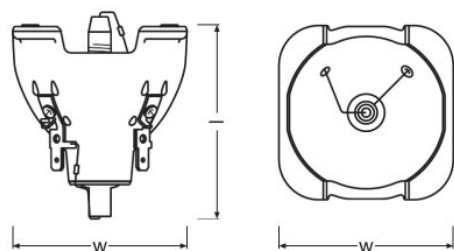

Dimensions & weight

Diameter	56.0 mm
Length	63.0 mm
Arc length	1.3 mm

Lifespan

Lifespan	1500 h
----------	--------

Capabilities

Burning position	Any
------------------	-----

Environmental information

Information according Art. 33 of EU Regulation (EC) 1907/2006 (REACH)	
Date of Declaration	07-04-2022
Primary Article Identifier	4008321848765 4052899195431
Candidate List Substance 1	No declarable substances contained