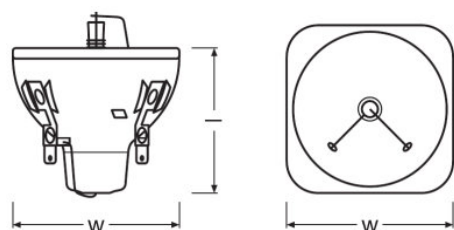

Product datasheet

Technical data

Electrical data

Nominal wattage	140.00 W
Nominal current	1.9 A
Ignition voltage	2.5 kVp
Nominal voltage	70.0 V

Photometrical data

Nominal luminous flux	5400 lm
Color temperature	9200 K
Color rendering index Ra	60
Maximum color temperature	9200 K

Light technical data

Focal length	37.7 mm
Aperture window, maximum	5x3.8 mm

Dimensions & weight

Diameter	46.0 mm
Length	max. 44 mm
Arc length	1.0 mm

Lifespan

Lifespan	6000 h
----------	--------

Capabilities