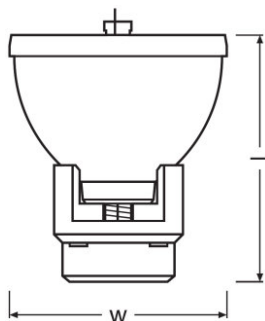

Product datasheet

Technical data

Electrical data

Nominal wattage	230.00 W
Nominal current	3.3 A
Ignition voltage	2.5 kVp
Nominal voltage	70.0 V

Photometrical data

Nominal luminous flux	9500 lm
Color temperature	8000 K
Color rendering index Ra	75
Maximum color temperature	8000 K

Light technical data

Focal length	34.5 mm
Aperture window, maximum	5x3.8 mm

Dimensions & weight

Diameter	51.0 mm
Length	54.5 mm
Arc length	1.0 mm

Lifespan

Lifespan	2500 h
----------	--------

Capabilities

Burning position	Any
Cooling	Forced